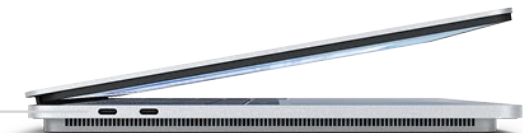

NVIDIA® RTX™
A2000 laptop GPU

Two USB 4.0 ports with
Thunderbolt™ 4