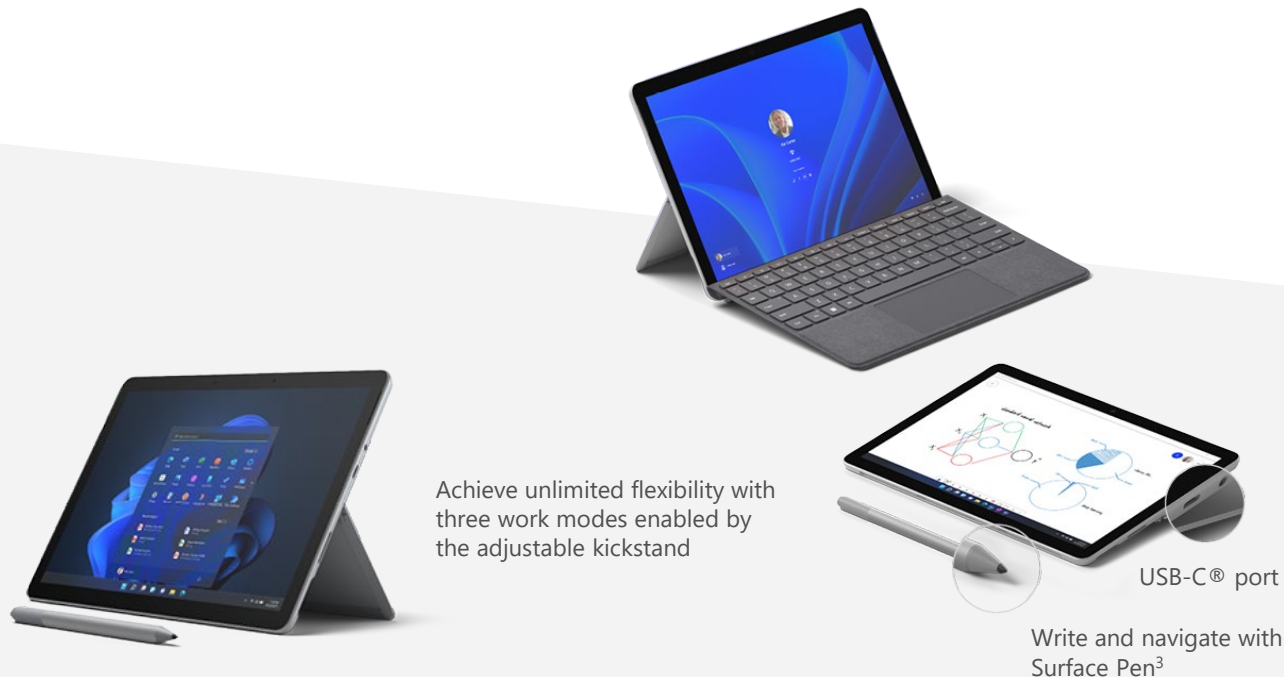

Microsoft Surface Go 3

Designed for work on the go

Our smallest business laptop and tablet helps you speed through touch-and-digital pen tasks with battery life that enables employees to work all day from anywhere.

BENEFITS

A portable business laptop with up to 11 hours of battery life, plus Fast Charging to take you from low to full faster when you do need to plug in.

Present content to customers or watch HD training videos to skill up on the PixelSense™ Display with 220ppi resolution.

The 10.5-inch touchscreen display is optimized for the improved tablet, touch, and digital pen possibilities. A business tablet for working anywhere.

Achieve unlimited flexibility with three work modes enabled by the adjustable kickstand

USB-C® port

Write and navigate with Surface Pen³

10.5" PixelSense™ Display

Detachable Surface Go Signature Type Cover³

Surface Go 3

Microsoft Surface Go 3

PROCESSOR Dual-core 10th Gen Intel® Core™ i3-10100Y Processor
Dual-core Intel® Pentium® Gold 6500Y Processor (Education, government, or public sector institutions only)