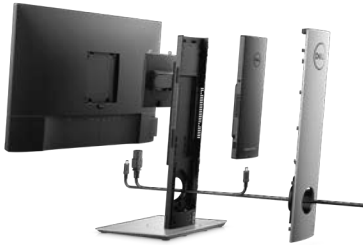

Meet the OptiPlex Family

WHEN THE DESKTOP WORKS YOUR WAY, EFFICIENCY IS UNLIMITED

OPTIPLEX 7070 ULTRA

The world's most compatible, fully modular zero footprint desktop solution offers swappable elements for enhanced flexibility and performance⁴.

Desktop of the future: Ultra combines the beauty of an all-in-one with the upgradability of a traditional desktop, delivering full performance and function in a minimal, patented design.

Modern modularity: The first-of-its-kind OptiPlex 7070 Ultra completely hides the PC in a display stand and is designed to easily upgrade the PC module separately from the monitor, even allowing for reuse of existing Dell and third-party monitors.

Get productive faster: The ease of USB-C power delivery provides single cable connectivity for the PC and monitor. Ultra paired with Dell P Series USB-C Monitors and the Height Adjustable Stand provide a clean, future-ready workspace.